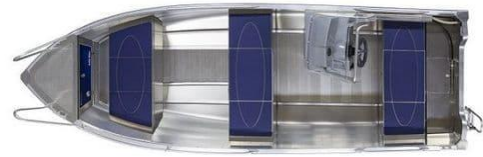

LINDER SPORTSMAN 445 Max

Description	Price inc VAT
BOAT SPEC	
Linder Sportsman 445 Max (Including Garmin 9" GPS 92sv) (IN STOCK)	£ 11,550.00 #
ENGINE SPEC	
Suzuki DF30ATL (IN STOCK)	£ 5,475.00
Rigging costs	£ 1,000.00 #
TRAILER	
Extreme EXT 750 Maxi Roller (IN STOCK)	£ 1,400.00
	Net £ 16,187.50
	VAT £ 3,237.50
TOTAL	£ 19,425.00