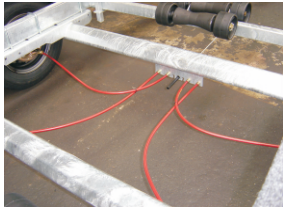

We specialise in producing trailers for sports boats up to 2800kgs in weight but have equal knowledge of the keel boat market and provide a custom built option for these customers.

British Build Quality

Today we have over 20 dedicated employees and operate from a 68,000 square feet factory in Wolverhampton.

Our constant philosophy has been to provide the best product at the most competitive price using only the best components from the most respected sources.

We are constantly revising and updating our designs to make sure we have the latest technology and components incorporated in our products.

We supply trailers to all the major sportsboat builders and importers and are preferred contractors to the MOD.

What you get from SBS as standard...

- ☑ Tried, tested and proven over the years a trailer from SBS is designed with your boat in mind.
- ☑ Quality galvanised axles give a smooth ride for excellent towing characteristics and optimum safety, with EU approved brakes and hubs.
- ☑ Hubs now fitted with waterproof bearings on most models.
- ☑ Fully adjustable carpet padded bunks to protect and support the hull.
- ☑ All parts available from stock for speedy repair.
- ☑ Securing eyes for the positive attachment of ratchet straps.
- ☑ High capacity winch to aid recovery. Twin speed on larger trailers.
- ☑ Full rear lighting on extending brackets.

Trailer Features

Stainless Steel Brake Cables

Giving superior performance and reduced maintenance.