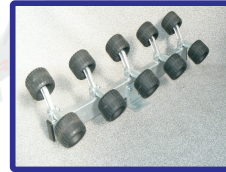

Optional Extras

Roller Beam