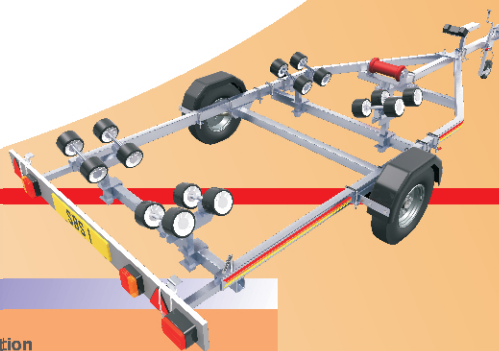

Jet Ski

waterproof bearings, winch and strap, lights, adjustable axles

Specification			
Model	Gross Weight Kgs	Carrying Capacity Kgs	Specification
JS 350B*	350	200	carpet bunks/10" wheels
JS 350RB*	350	200	12 rollers on bunks/10" wheels
JS 500B	500	350	carpet bunks/10" wheels
JS 500RB	500	350	16 rollers on roller bunks/10" wheels
JS 500RB Pro	500	350	16 rollers on roller bunks/winch + strap low load
JS 750RB Pro	750	550	Easy loader 16 rollers/10" wheels/waterproof bearings
Double Jet Ski Trailers			
JSD 750RB	750	600	Double roller bunks/twin winch posts/7'6" wide
JSD 750B	750	600	Double carpet bunks/twin winch posts/7'6" wide
JSD 1000B	1000	750	Easy loader/braked/Double ski/twin winch posts/7'6" wide

*standard bearing unit fitted

Contact:

SBS Trailers Ltd, Macrome Road, Wolverhampton, United Kingdom WV6 9HD

www.sbstrailers.com

Please call for a quote on 0845 230 5672 or +44(0)1902 754 133 Fax: 0845 230 5671