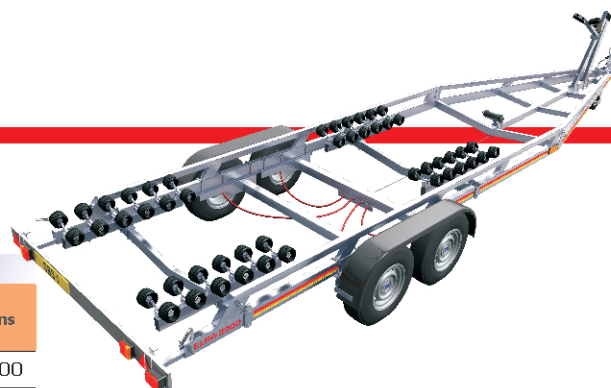

Optional Extras

Roller Beam

Bradley Coupling Lock

Tie Ratchet Straps

Wheel Clamp

Road Runner Easy Loader Un-braked

waterproof bearings, winch and strap, lights, adjustable axles

Specification							
Model	Gross Weight Kgs	Carrying Capacity Kgs	Tyre Size	Front Rollers	Swing Beam Rollers	Keel Roller	Trailer Dimensions mm*
R2/600EL	600	420	520X10X4	2X2	1/8	1	1700 x 4200
R2/750EL	750	580	500X10X6	2X2	1/8	1	1700 x 4200

Road Runner Easy Loader Braked

waterproof bearings, winch and strap, lights, adjustable axles, coupling lock

Specification							
Model	Gross Weight Kgs	Carrying Capacity Kgs	Tyre Size	Front Rollers	Swing Beam Rollers	Keel Roller	Trailer Dimensions mm*
R2/900EL	900	700	500 X 10 X 8	2X4	1/8	1	1700 x 4200
R2/1000EL	1000	720	155 X 13 X 8	2X4	1/16	1	2000 x 6000
R2/1300EL	1300	950	165 X 13 X 8	2X4	1/16	1	2200 x 6100
R2/1500EL	1500	1100	175 X 14 X 8	-	1X8 - 1/16	1	2200 x 6100
R2/1600EL	1600	1200	175 X 14 X 8	-	1X8 - 1/16	1	2200 x 6100
R2/1800EL	1800	1400	185.70 R13	-	2/16	1	2200 x 6900
R4/1800EL	1800	1420	155 X 13 X 4	-	2/16	1	2200 x 6900
R4/2000EL	2000	1520	155 X 13 X 4	-	2/16	1	2200 x 6900
R4/2600EL	2600	2050	165 X 13 X 8	-	2/20	1	2200 x 7300
R4/3000EL	3000	2460	165 X 13 X 8	-	2/24	1	2200 x 7300
R4/3500EL	3500	2800	185.70 R13	-	1/36 - 2/24	1	2200 x 7300